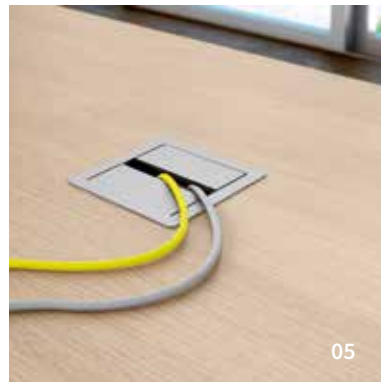

05

05

cm. 11x4xh.68
E1330X
Vertebra di elettrificazione
Wire cover electrification

Fin:

AL **BI**
Alluminio Bianco
Aluminium White

06

cm. 8x8 (utile 6x4)
K9600X
Passacavi in metallo
Passing plug

Fin:

Alluminio
Aluminium

Se sei **carismatico**, la cosa si ripercuote in ogni lato della tua vita, compreso la scrivania su cui lavori. *

*

.....
If you are charismatic, it will affect every aspect of your life, including the desk you work on.